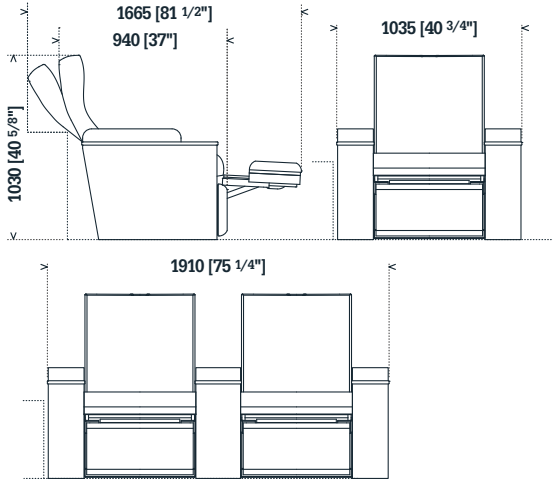

Odeon Grande Full Recliner

The proportions of Odeon Grande Full Recliner provide patrons with the largest seating dimensions available.

Individual electronic controls allow the patron infinite positioning of the backrest and leg extensions for the ultimate cinema experience. Soft overlay foam makes this stylish and expansive chair immediately impressive, while the individually moulded and ergonomically contoured core provides long term patron comfort.