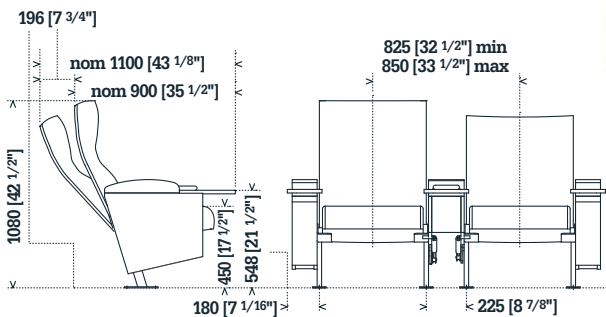

Odeon Grande Reclining Backrest

An exceptionally stylish full recliner with padded club armrests and back and leg adjustment options, the Odeon Grande Reclining Backrest offers the utmost comfort in executive style seating.

This beautiful seat offers all the luxury and style of Odeon Grande Fixed with the added benefit of an easily accessible smooth reclining mechanism to further increase patron comfort. Stylish table and cup holder combinations are also available.