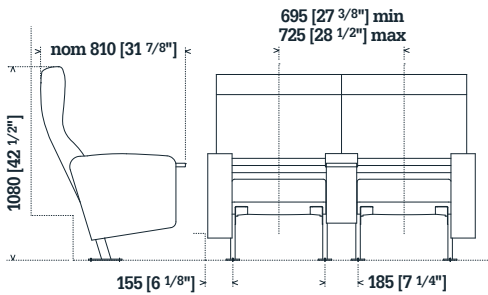

Odeon Grande Wide Body

Odeon Grande Wide Body offers everything its name suggests – a full-width back that provides the ultimate in patron privacy and comfort.

Often used as two-seat settees in VIP Cinemas, the Odeon Grande Wide Body will also provide individual comfort and space when installed in longer, continuous rows.