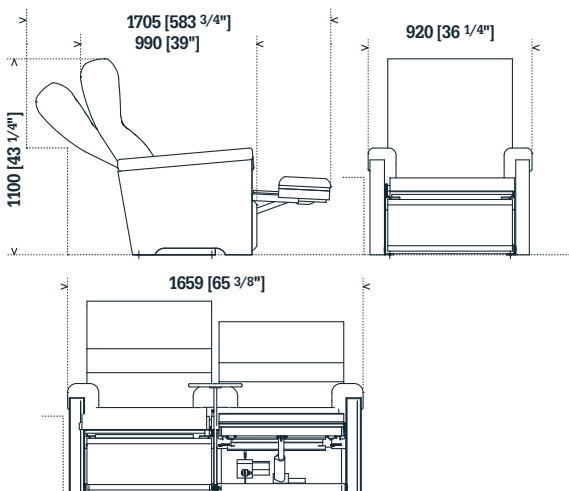

Odeon Grande (Traditional) Full Recliner

When the time honoured look of the home-style recliner is desired, a traditional version of Odeon Grande Full Recliner is available.

Large intermediate tables or smaller individual tables at the ends of a settee are available in numerous shapes and finishes, as are the many other standard Full Recliner options.